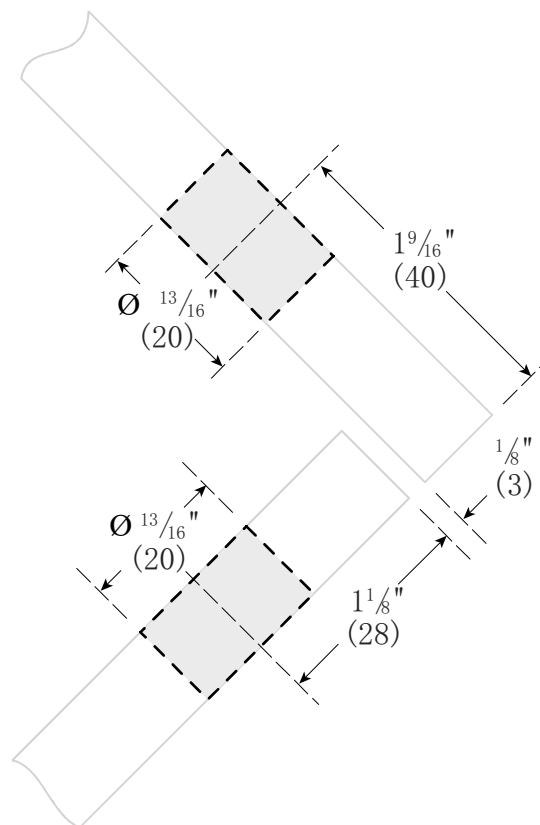

CPH90SH Patch Fitting Angle Connector

Glass cutting-out