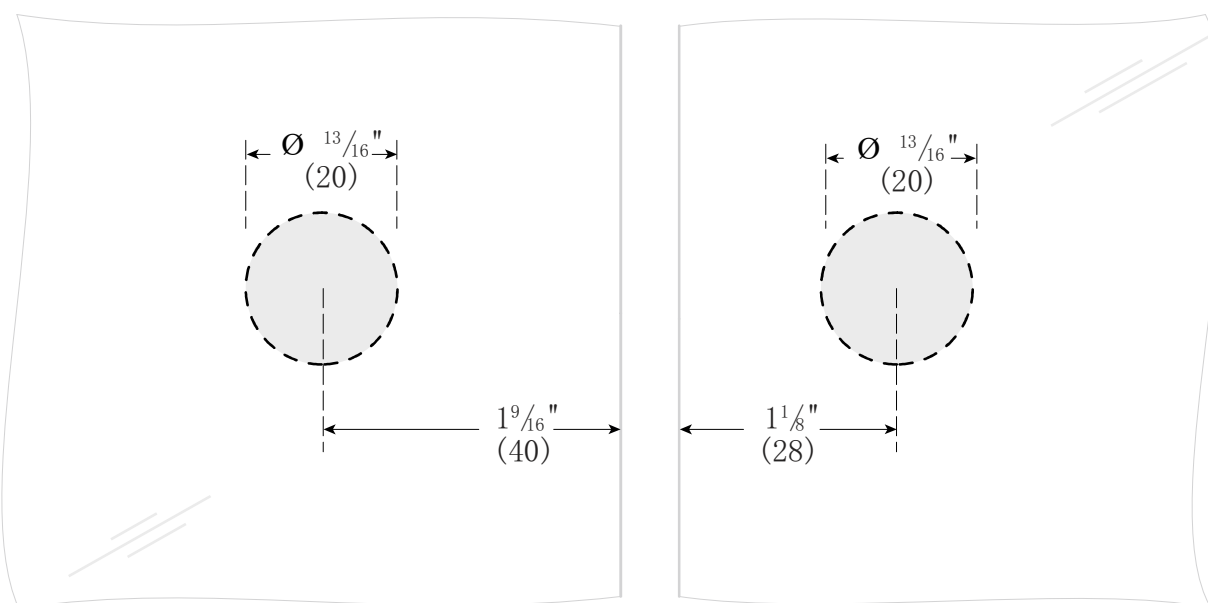

CPH90SH Patch Fitting Angle Connector

Glass cutting-out