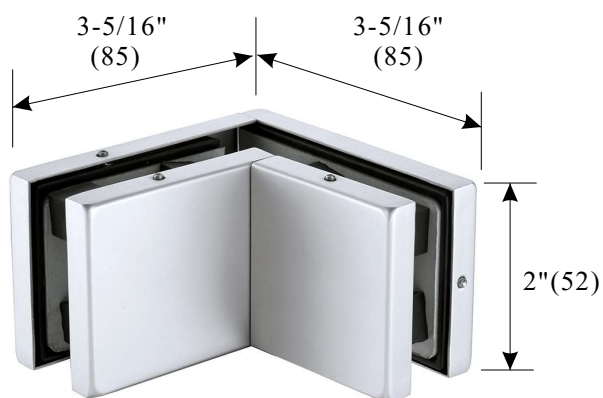

CPH90SH Patch Fitting Angle Connector

Glass cutting-out